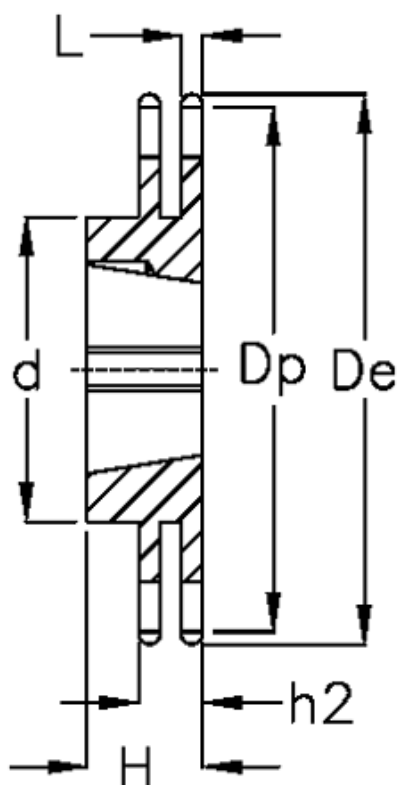

Article number: 616032007026

Description: Taperbored sprocket 12 B-2 Z=26 duplex
for bushing 2517

Measures

C	= 2	h2	= 30.3
d	= 108	Material	= Stål
De	= 165.9	Number of teeth	= 26
Dp	= 158.04		
For bush	= 2517		
For chain size	= 3/4" x 7/16"		
For chain type	= 12 B-2		
H	= 45		